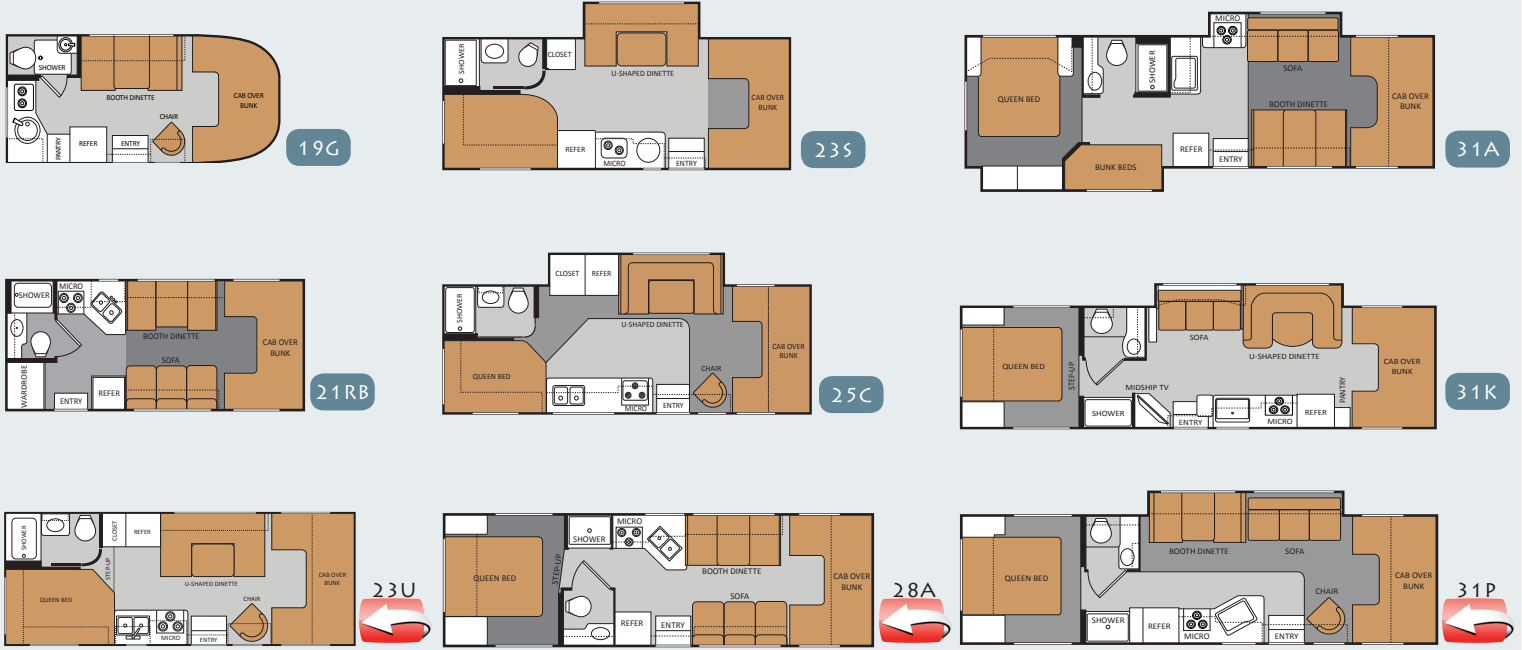

FLOOR PLANS

CLASS C MOTORHOMES

MEGA STORAGE

SPECIFICATIONS

Model	19G	21RB	23S	23U	25C	28A	31A	31K	31P
Ford Chassis with Triton engine	5.4L/V-8	5.4L/V-8	N/A	6.8L/V-10	6.8L/V-10	6.8L/V-10	6.8L/V-10	6.8L/V-10	6.8L/V-10
Gross Vehicle (GVWR)	10,050	11,500	N/A	12,500	14,500	12,500	14,500	14,500	14,500
Gross Combined (GCWR)	13,000	13,000	N/A	18,500	20,000	18,500	20,000	20,000	20,000
Chevy Chassis with 6.0L Vortec engine	N/A	V-8	N/A	V-8	V-8	V-8	N/A	N/A	V-8
Gross Vehicle (GVWR)	N/A	12,300	N/A	12,300	14,200	12,300	N/A	N/A	14,200
Gross Combined (GCWR)	N/A	16,000	N/A	16,000	17,600	16,000	N/A	N/A	17,600
Sprinter Chassis with 3.0L diesel engine	N/A	N/A	V-6	N/A	N/A	N/A	N/A	N/A	N/A
Gross Vehicle (GVWR)	N/A	N/A	11,030	N/A	N/A	N/A	N/A	N/A	N/A
Gross Combined (GCWR)	N/A	N/A	15,250	N/A	N/A	N/A	N/A	N/A	N/A
Wheel Base (Ford/Chevy) (in Inches)	138	138/139	170"	158/159	189/190	190/191	223"	223"	219/220
Exterior Length (without ladder)	19'10"	22'8"	24'9"	24'10"	27'4"	29'9"	32'2"	32'7"	32'3"
Exterior Height (with air conditioning)	10'3"	10'10"	11'	10'10"	10'10"	10'10"	10'10"	10'10"	10'10"
Exterior Width (without mirrors)	91"	99"	90"	99"	99"	99"	99"	99"	99"
Interior Height	80"	82"	80"	82"	82"	82"	82"	82"	82"
Awning Size (manual/electric)	8'/-	12'/12'	15'/15'	15'/15'	18'/18'	14'/14'	10'6'/-	16'/16'	16'/16'
Fuel - Ford/Chevy (gallons)	37/-	37/35	26.4	55/57	55/57	55/57	55/57	55/57	55/57
LPG (pounds)	40	40.9	68.2	40.9	40.9	40.9	40.9	40.9	40.9
Fresh Water (gallons)	20.5	21	40	40	40	40	40	40	40
Waste Water (gallons)	17	25	38	24.5	24.5	25	26	31	31
Gray Water (gallons)	16.5	22	34	38.5	38.5	22	31	29/22	29
Water Heater (gallons)	6	6	6	6	6	6	6	6	6
Furnace (BTUs)	16,000	25,000	25,000	25,000	30,000	30,000	30,000	30,000	30,000
Exterior Storage Capacity (cubic feet)	6	6	65	69	69	108	53	99	101