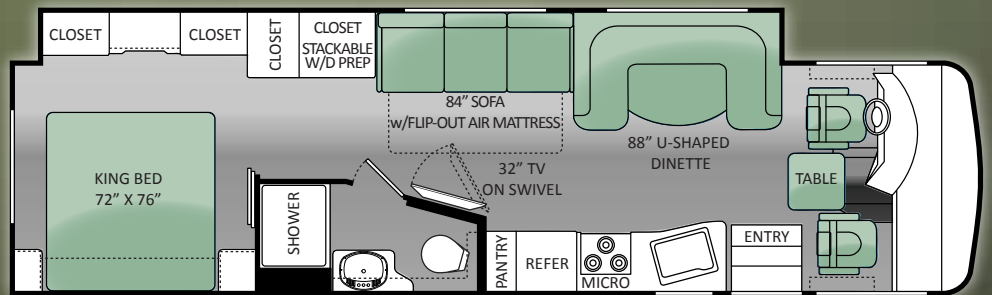

DAYBREAK

MODEL	28PD
Chassis	Ford
Gross Vehicle Weight Rating (GVWR)	18,000
Gross Combined Weight Rating (GCWR)	23,000
Wheel Base	200"
Exterior Length (without ladder)	29'-5"
Exterior Height (with air conditioning)	12'-7"
Exterior Width (without mirrors)	101"
Interior Height	82"
Awning Size	14'
Fuel (gallons)	80
LPG (pounds)	81
Fresh Water (gallons)	100
Grey Water (gallons)	43
Waste Water (gallons)	43
Water Heater (gallons)	6
Furnace (BTUs)	34,000
Exterior Storage Capacity (cubic feet)	104

MODEL	32HD
Chassis	Ford
Gross Vehicle Weight Rating (GVWR)	22,000
Gross Combined Weight Rating (GCWR)	26,000
Wheel Base	208"
Exterior Length (without ladder)	33'-8"
Exterior Height (with air conditioning)	12'-7"
Exterior Width (without mirrors)	101"
Interior Height	82"
Awning Size	16'
Fuel (gallons)	80
LPG (pounds)	81
Fresh Water (gallons)	100
Grey Water (gallons)	43
Waste Water (gallons)	43
Water Heater (gallons)	6
Furnace (BTUs)	34,000
Exterior Storage Capacity (cubic feet)	142

MODEL	34XD
Chassis	Ford
Gross Vehicle Weight Rating (GVWR)	22,000
Gross Combined Weight Rating (GCWR)	26,000
Wheel Base	216.5"
Exterior Length (without ladder)	35'-5"
Exterior Height (with air conditioning)	12'-7"
Exterior Width (without mirrors)	101"
Interior Height	82"
Awning Size	16'
Fuel (gallons)	80
LPG (pounds)	81
Fresh Water (gallons)	100
Grey Water (gallons)	43
Waste Water (gallons)	47
Water Heater (gallons)	6
Furnace (BTUs)	34,000
Exterior Storage Capacity (cubic feet)	171

BED & BATHROOM

- Queen Size Denver "Weekender" Mattress [28PD & 32HD]
- King Size Denver "Weekender" Mattress [34XD]
- Bedspread & Pillow Shams
- Designer Headboard
- Foot Flush Porcelain Toilet
- Power Vent
- Skylight in Shower
- Glass Shower Door