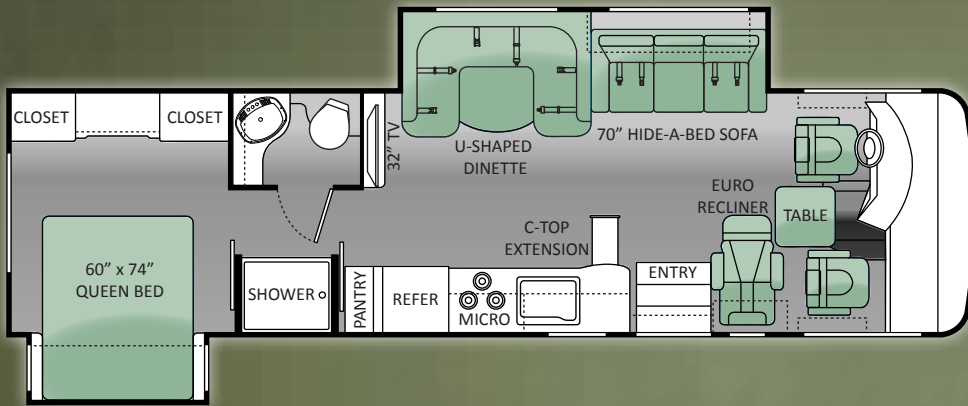

DAYBREAK

MODEL	28PD
Chassis	Ford
Gross Vehicle Weight Rating (GVWR)	18,000
Gross Combined Weight Rating (GCWR)	23,000
Wheel Base	200"
Exterior Length (without ladder)	29'-5"
Exterior Height (with air conditioning)	12'-7"
Exterior Width (without mirrors)	101"
Interior Height	82"
Awning Size	14'
Fuel (gallons)	80
LPG (pounds)	81
Fresh Water (gallons)	100
Grey Water (gallons)	43
Waste Water (gallons)	43
Water Heater (gallons)	6
Furnace (BTUs)	34,000
Exterior Storage Capacity (cubic feet)	104

MODEL	32HD
Chassis	Ford
Gross Vehicle Weight Rating (GVWR)	22,000
Gross Combined Weight Rating (GCWR)	26,000
Wheel Base	208"
Exterior Length (without ladder)	33'-8"
Exterior Height (with air conditioning)	12'-7"
Exterior Width (without mirrors)	101"
Interior Height	82"
Awning Size	16'
Fuel (gallons)	80
LPG (pounds)	81
Fresh Water (gallons)	100
Grey Water (gallons)	43
Waste Water (gallons)	43
Water Heater (gallons)	6
Furnace (BTUs)	34,000
Exterior Storage Capacity (cubic feet)	142

MODEL	34XD
Chassis	Ford
Gross Vehicle Weight Rating (GVWR)	22,000
Gross Combined Weight Rating (GCWR)	26,000
Wheel Base	216.5"
Exterior Length (without ladder)	35'-5"
Exterior Height (with air conditioning)	12'-7"
Exterior Width (without mirrors)	101"
Interior Height	82"
Awning Size	16'
Fuel (gallons)	80
LPG (pounds)	81
Fresh Water (gallons)	100
Grey Water (gallons)	43
Waste Water (gallons)	47
Water Heater (gallons)	6
Furnace (BTUs)	34,000
Exterior Storage Capacity (cubic feet)	171

BED & BATHROOM

- Queen Size Denver "Weekender" Mattress [28PD & 32HD]
- King Size Denver "Weekender" Mattress [34XD]
- Bedspread & Pillow Shams
- Designer Headboard
- Foot Flush Porcelain Toilet
- Power Vent
- Skylight in Shower
- Glass Shower Door