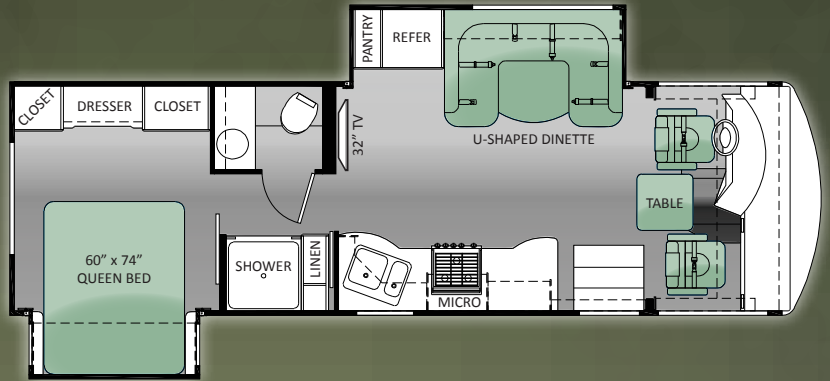

DAYBREAK

MODEL	28PD
Chassis	Ford
Gross Vehicle Weight Rating (GVWR)	18,000
Gross Combined Weight Rating (GCWR)	23,000
Wheel Base	200"
Exterior Length (without ladder)	29'-5"
Exterior Height (with air conditioning)	12'-7"
Exterior Width (without mirrors)	101"
Interior Height	82"
Awning Size	14'
Fuel (gallons)	80
LPG (pounds)	81
Fresh Water (gallons)	100
Grey Water (gallons)	43
Waste Water (gallons)	43
Water Heater (gallons)	6
Furnace (BTUs)	34,000
Exterior Storage Capacity (cubic feet)	104

MODEL	32HD
Chassis	Ford
Gross Vehicle Weight Rating (GVWR)	22,000
Gross Combined Weight Rating (GCWR)	26,000
Wheel Base	208"
Exterior Length (without ladder)	33'-8"
Exterior Height (with air conditioning)	12'-7"
Exterior Width (without mirrors)	101"
Interior Height	82"
Awning Size	16'
Fuel (gallons)	80
LPG (pounds)	81
Fresh Water (gallons)	100
Grey Water (gallons)	43
Waste Water (gallons)	43
Water Heater (gallons)	6
Furnace (BTUs)	34,000
Exterior Storage Capacity (cubic feet)	142

MODEL	34XD
Chassis	Ford
Gross Vehicle Weight Rating (GVWR)	22,000
Gross Combined Weight Rating (GCWR)	26,000
Wheel Base	216.5"
Exterior Length (without ladder)	35'-5"
Exterior Height (with air conditioning)	12'-7"
Exterior Width (without mirrors)	101"
Interior Height	82"
Awning Size	16'
Fuel (gallons)	80
LPG (pounds)	81
Fresh Water (gallons)	100
Grey Water (gallons)	43
Waste Water (gallons)	47
Water Heater (gallons)	6
Furnace (BTUs)	34,000
Exterior Storage Capacity (cubic feet)	171

BED & BATHROOM

- Queen Size Denver "Weekender" Mattress [28PD & 32HD]
- King Size Denver "Weekender" Mattress [34XD]
- Bedspread & Pillow Shams
- Designer Headboard
- Foot Flush Porcelain Toilet
- Power Vent
- Skylight in Shower
- Glass Shower Door